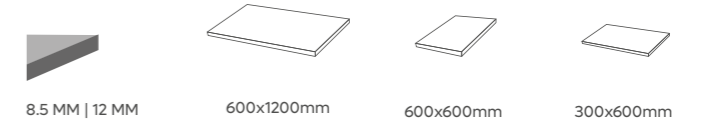

THICKNESS

TECH INFO

Available Finish
MATT, GHR, R11, R12, R10