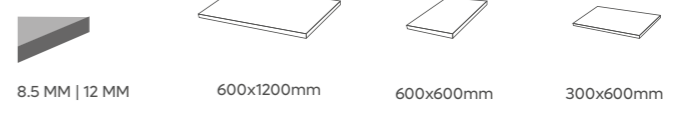

THICKNESS

TECH INFO

Available Finish
MATT, GHR, R11, R12, R10