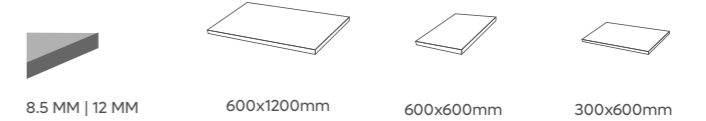

THICKNESS

TECH INFO

Available Finish
MATT, GHR, R11, R12, R10