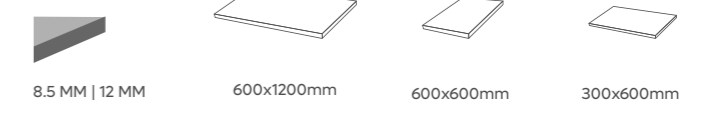

ARKOSE BLACK

ARKOSE BLACK

FOSSIL BLACK

FOSSIL GRAY

THICKNESS

TECH INFO

Available Finish  
**MATT, GHR, R11, R12, R10**

Preview // Jupiter Black