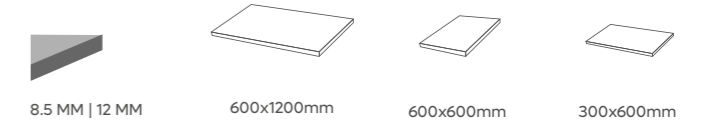

THICKNESS

TECH INFO

Available Finish
MATT, GHR, R11, R12, R10