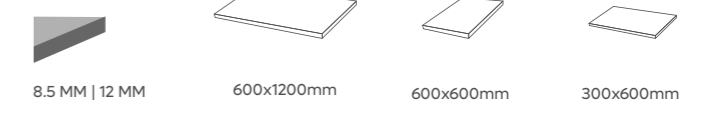

Elevate your space with subtle elegance and durable charm our matt flooring tiles blend timeless style with everyday practicality and strength.

MUSTANG BEIGE

MUSTANG SAND

THICKNESS

TECH INFO

Available Finish  
**MATT, GHR, R11, R12, R10**