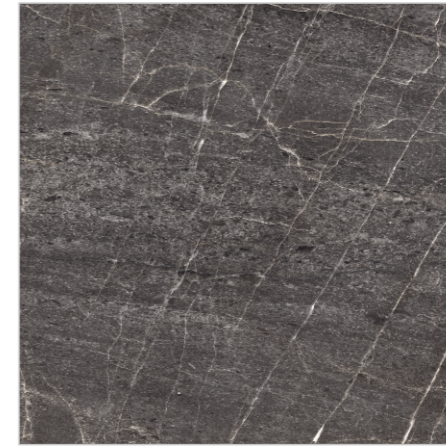

300x600mm

TECH INFO

Available Finish  
MATT, GHR, R11, R12, R10

Preview // Tessino Black

TESSINO BEIGE

TESSINO BLACK

TESSINO BIANCO

Elevate your space with subtle elegance and durable charm our matt flooring tiles blend timeless style with everyday practicality and strength.