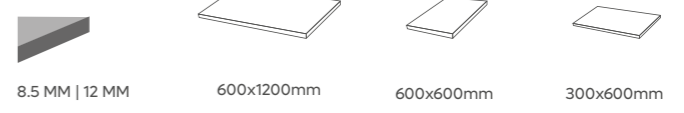

Elevate your space with subtle elegance and durable charm our matt flooring tiles blend timeless style with everyday practicality and strength.

THICKNESS

TECH INFO

Available Finish
MATT, GHR, R11, R12, R10