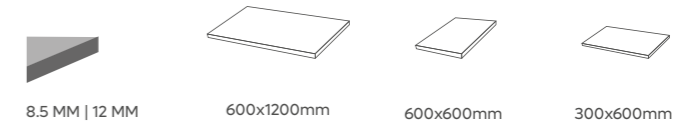

Elevate your space with subtle elegance and durable charm our matt flooring tiles blend timeless style with everyday practicality and strength.

SIYATONE
BY SIYARAM

THICKNESS

TECH INFO

Available Finish
MATT, GHR, R11, R12, R10