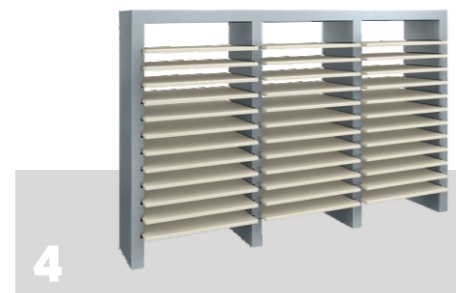

4

Curing Begins

Water and raw materials are mixed until a sand-like consistency is reached. Recipes vary slightly, resulting in variations in color, texture, or other characteristics of the tiles. The raw materials used typically include feldspar, clay, silica sand, and other additives.

The combined production capacities of the Siyatone Group highlight its strong presence in the ceramic industry: