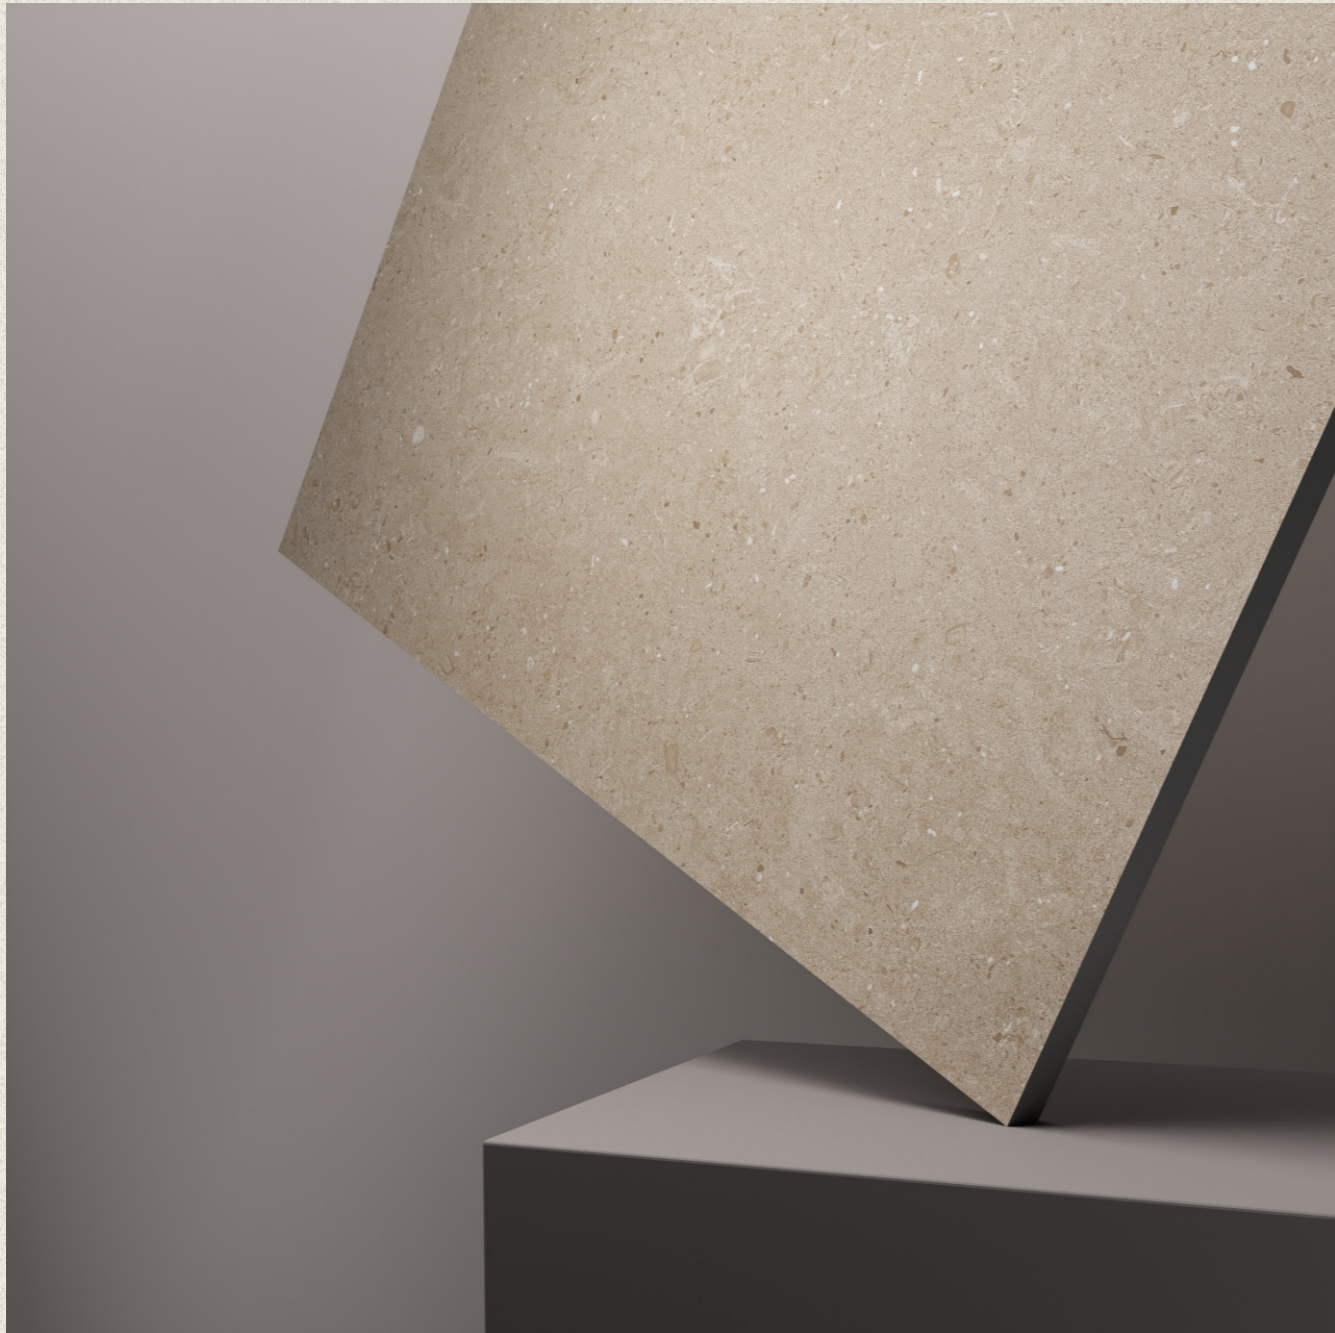

Matt
Surface

MATT, GHR, R11, R12, R10

CSR
Above 0.5

www.siyatone.com

Sense of Serenityt & Style

Sunrise Country, Territory by the flour
Largest island of Hokkaido, Honshu, Shikoku
And Kyushu And more 7200 Island