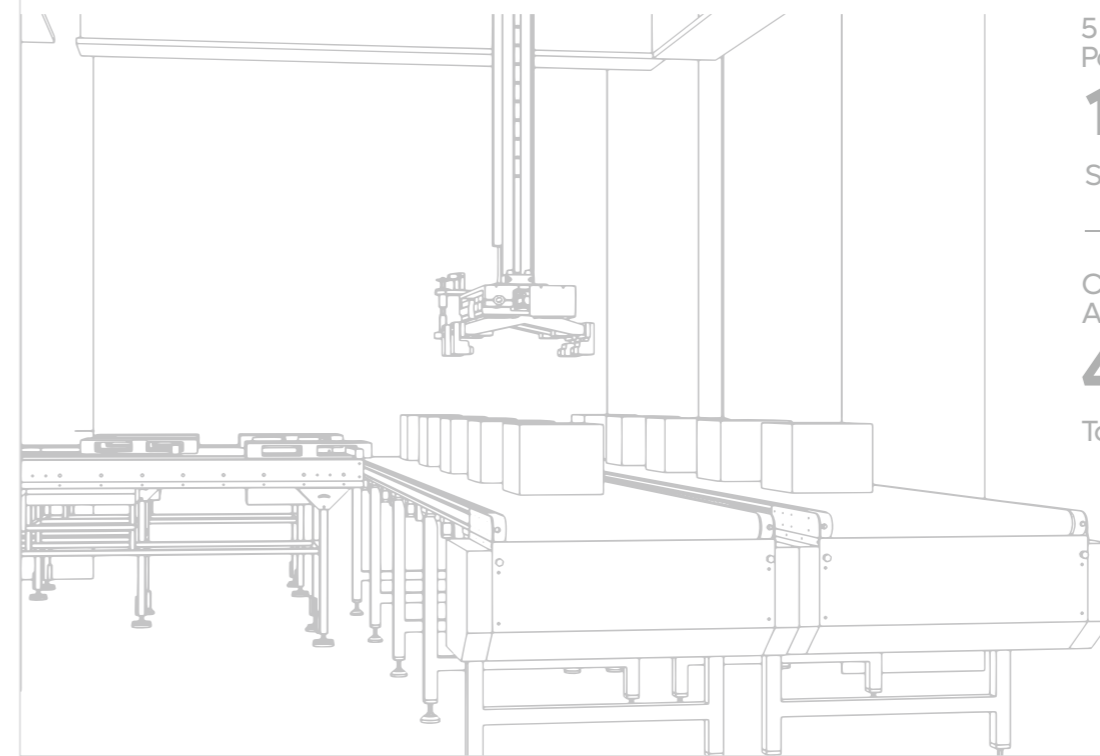

5 Unit Ceramic and Porcelain Tiles

110,000

Square Meters per Day

Ceramic Body Clay Powder And 3 Unit Minerals

45,000

Tone per month.