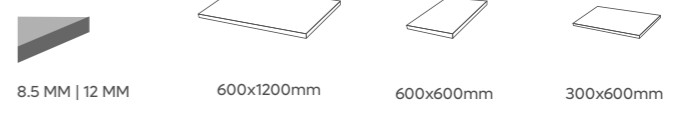

SURFACE LIGHT GREY

SURFACE SAND

SURFACE TITAN

THICKNESS

TECH INFO

Available Finish  
**MATT, GHR, R11, R12, R10**

M A D E F O R  
JAPAN

www.roexdesign.com