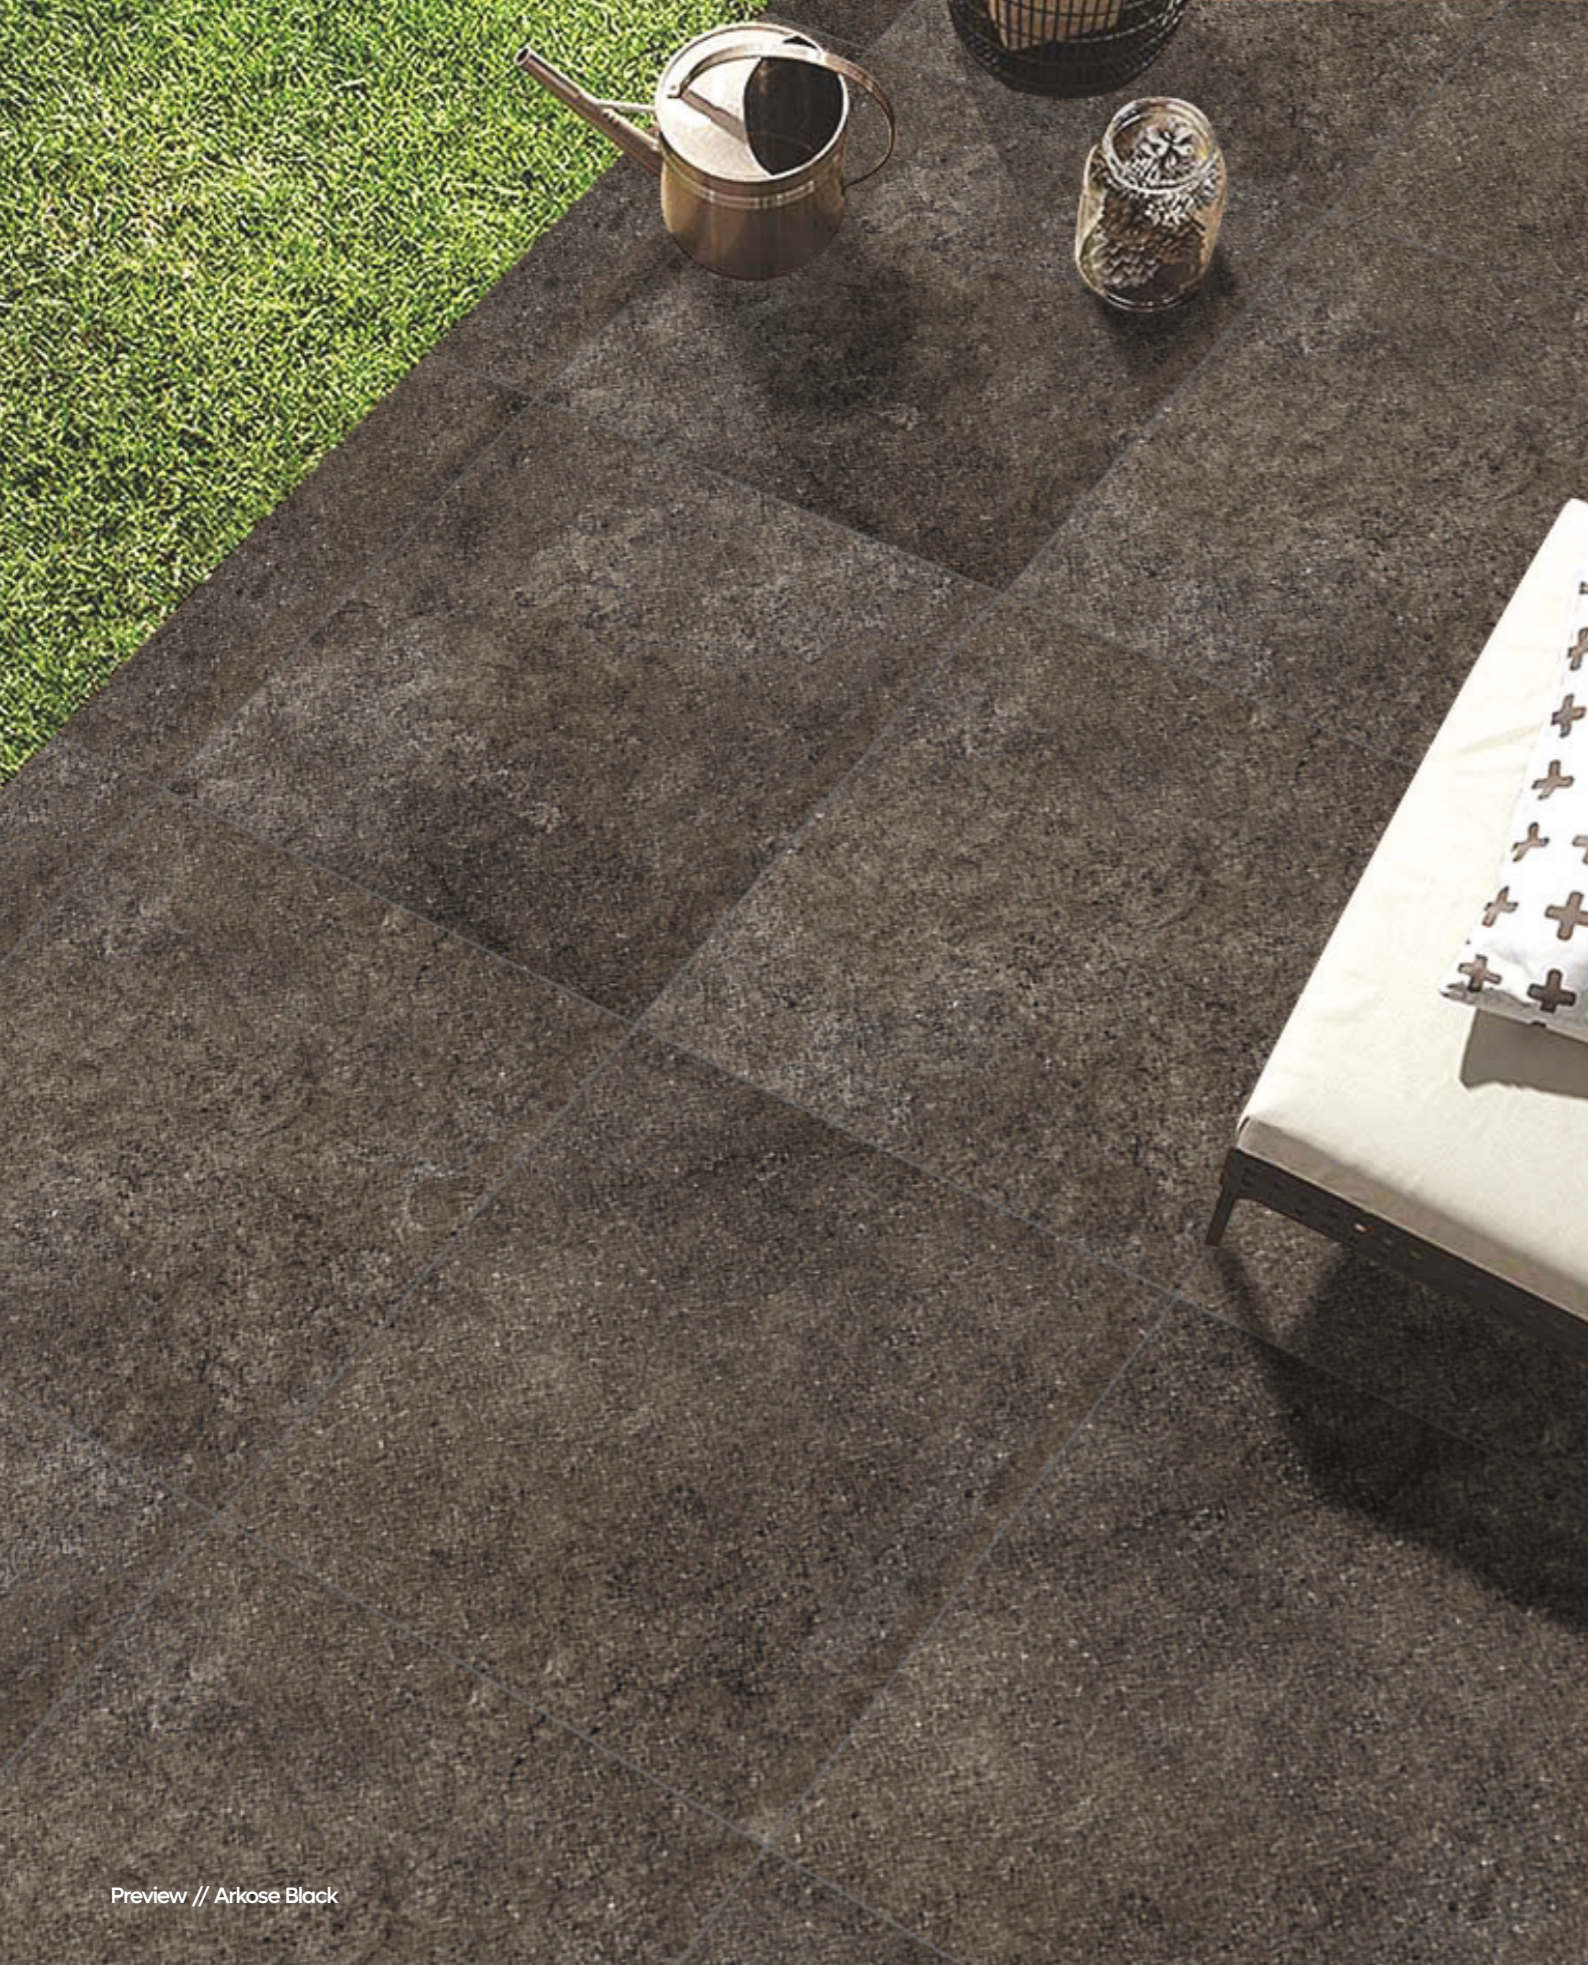

Preview // Arkose Black

Elevate your space with subtle elegance and durable charm our matt flooring tiles blend timeless style with everyday practicality and strength.