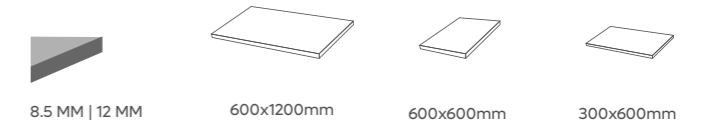

BENITO GRAY

SHEPHERD BIANCO

SHEPHERD GREY

THICKNESS

TECH INFO

Available Finish  
MATT, GHR, R11, R12, R10

Preview // parker Brown

PARKER BIANCO