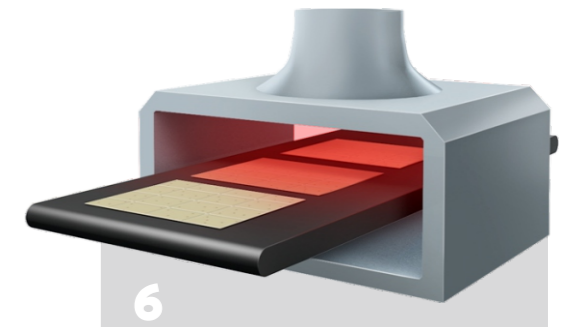

## Creating the Tile Body

Now, the porcelain and ceramic mixtures are pressed to form the tile bodies. Each type of tile uses a specially designed punch to shape and form the body, known as Greenware. Porcelain tile and ceramic tile have slightly different compositions, with porcelain being denser and more refined.

## Printing & Glazing

In this next step, a spray dryer is used to remove excess moisture from the mixture until the perfect consistency is achieved. A spray dryer is a specialized equipment that utilizes hot air to evaporate the water, leaving behind a well-balanced mixture ready for the next stage.